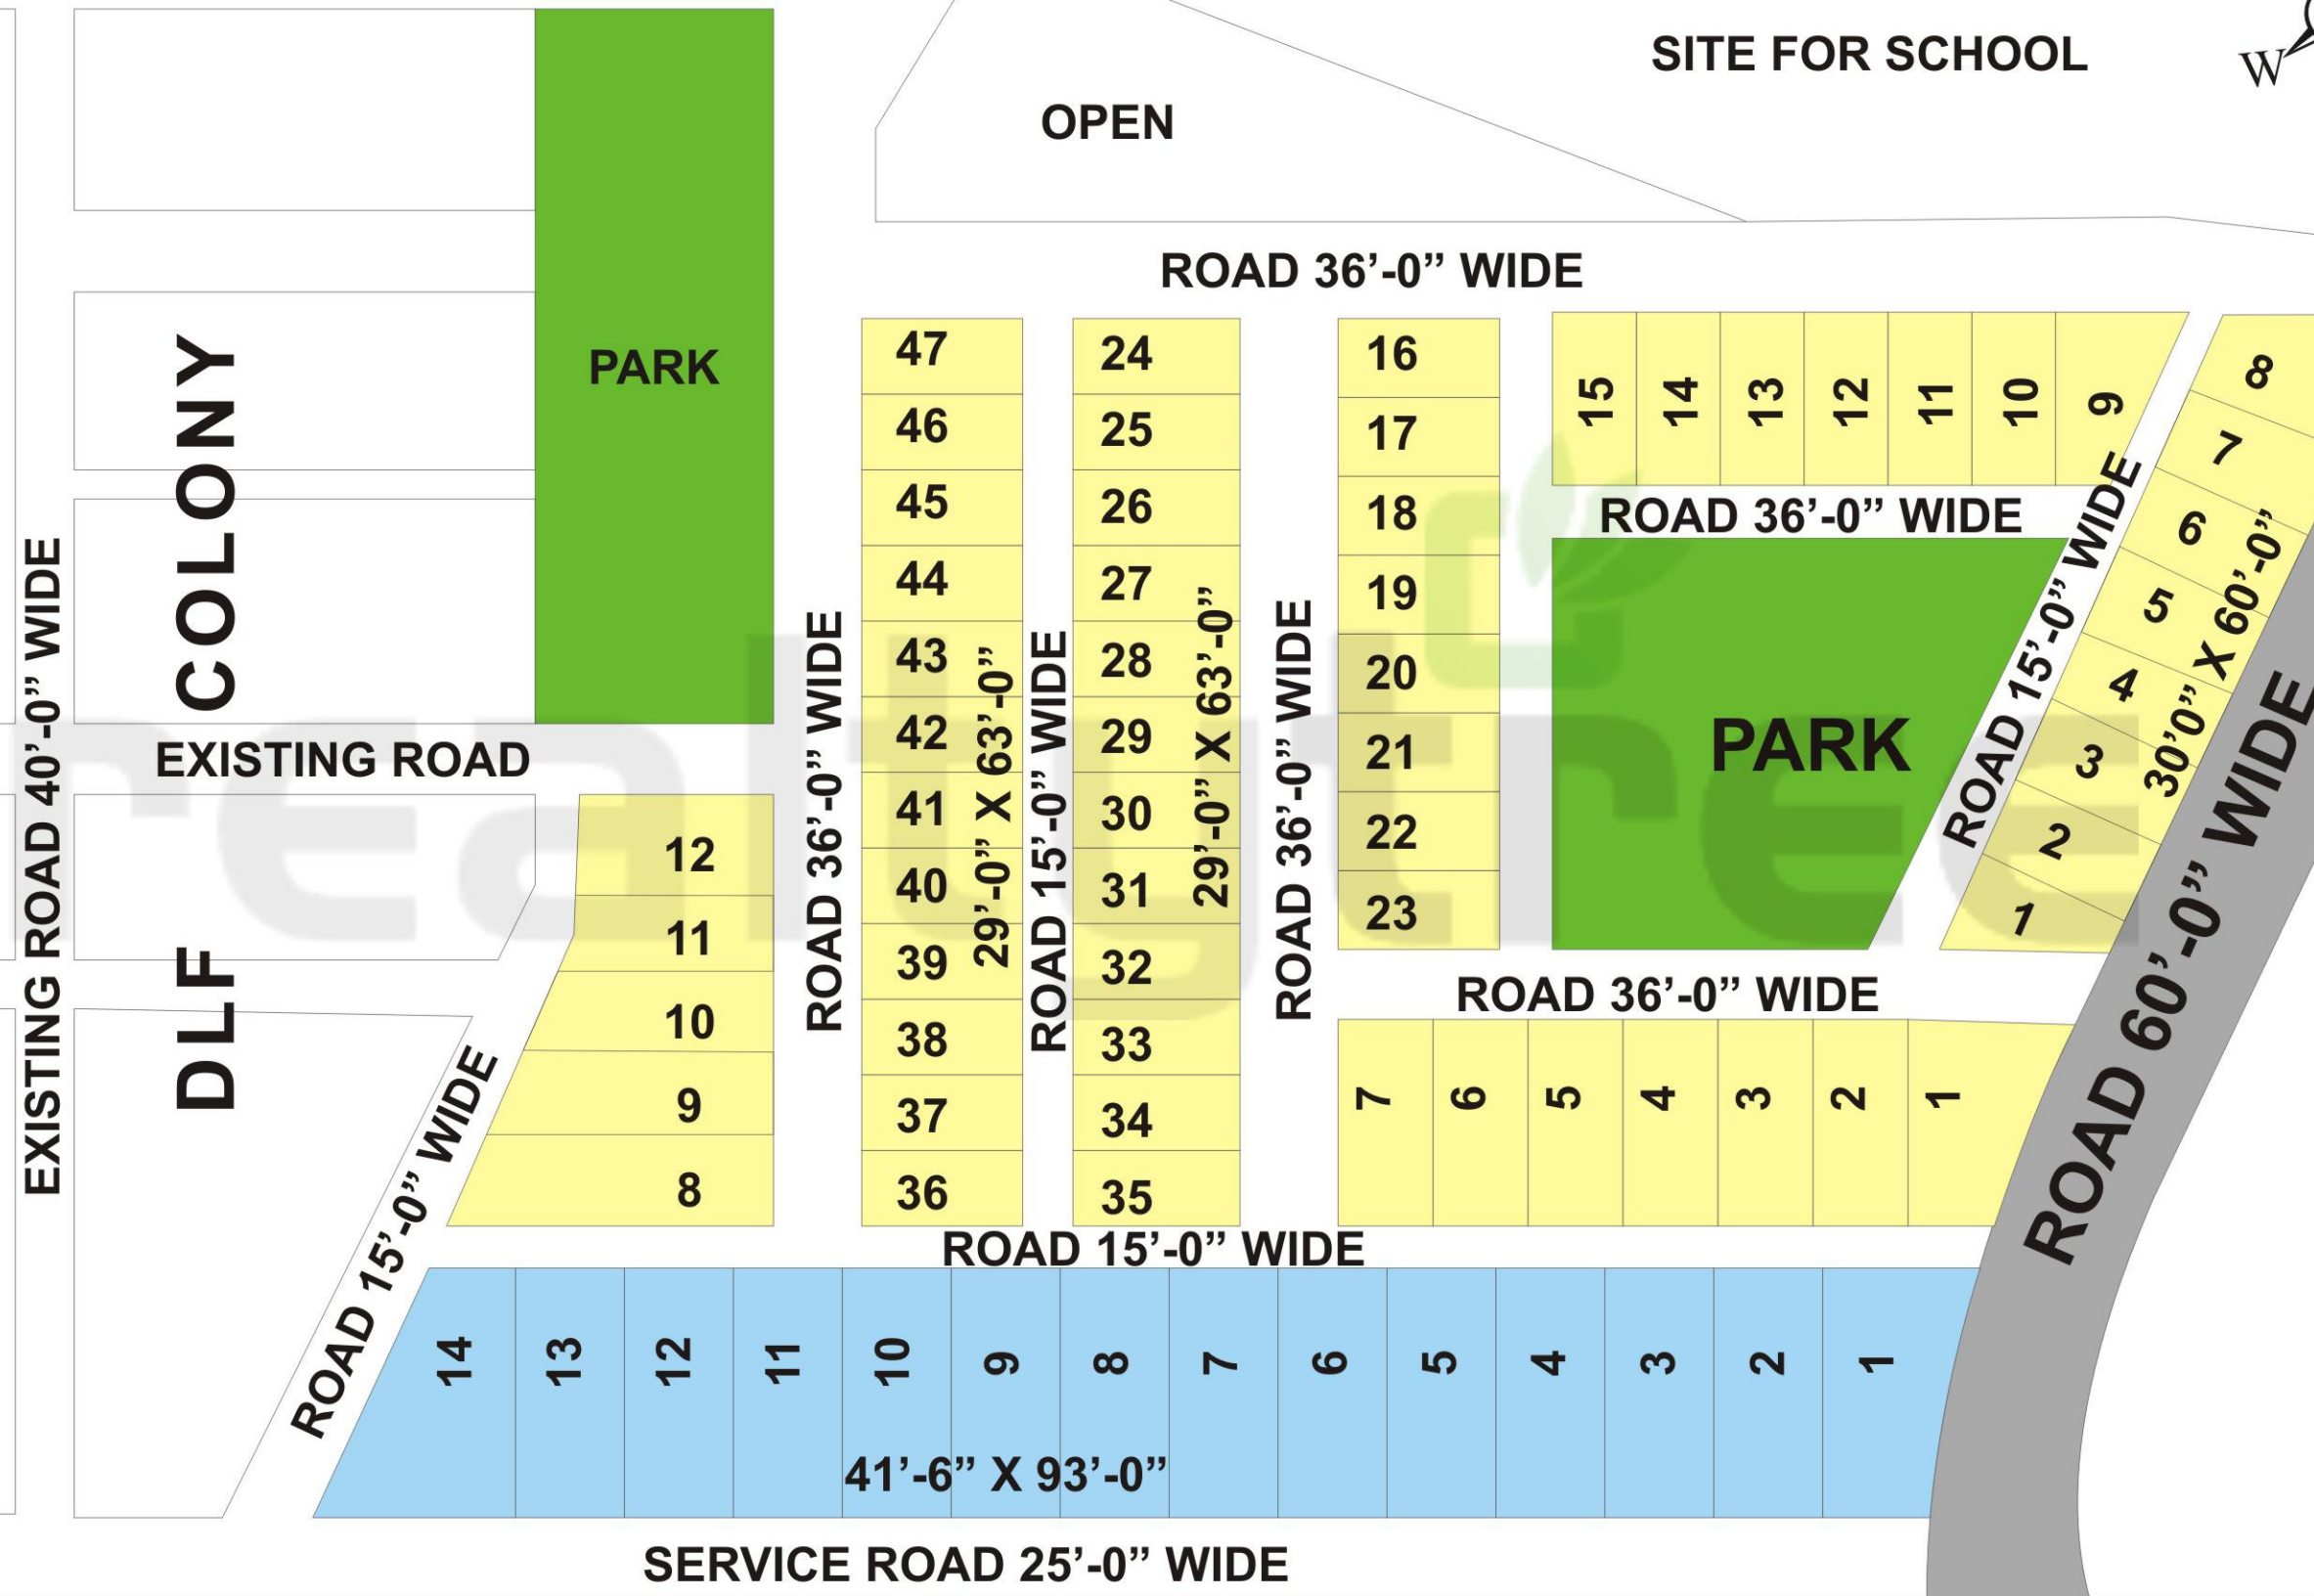

- SCHOOLS
- COMMERCIAL
- GREEN

Disclaimer
 This is a graphical representation of the actual map and we cannot guarantee the validity of information shown here.
 The information on this map is for informational purposes only. Please refer to actual map for accurate details and clarification before making any investment decisions.

SOUTH EXTENSION

EXISTING ROAD 40'-0" WIDE

COLONY

EXISTING ROAD

DLF

PARK

PARK

SITE FOR SCHOOL

OPEN

← TO AIIMS HOSPITAL

RING ROAD 150'-0" WIDE

TO DEFENCE COLONY & LAJPAT NAGAR →

SERVICE ROAD 25'-0" WIDE