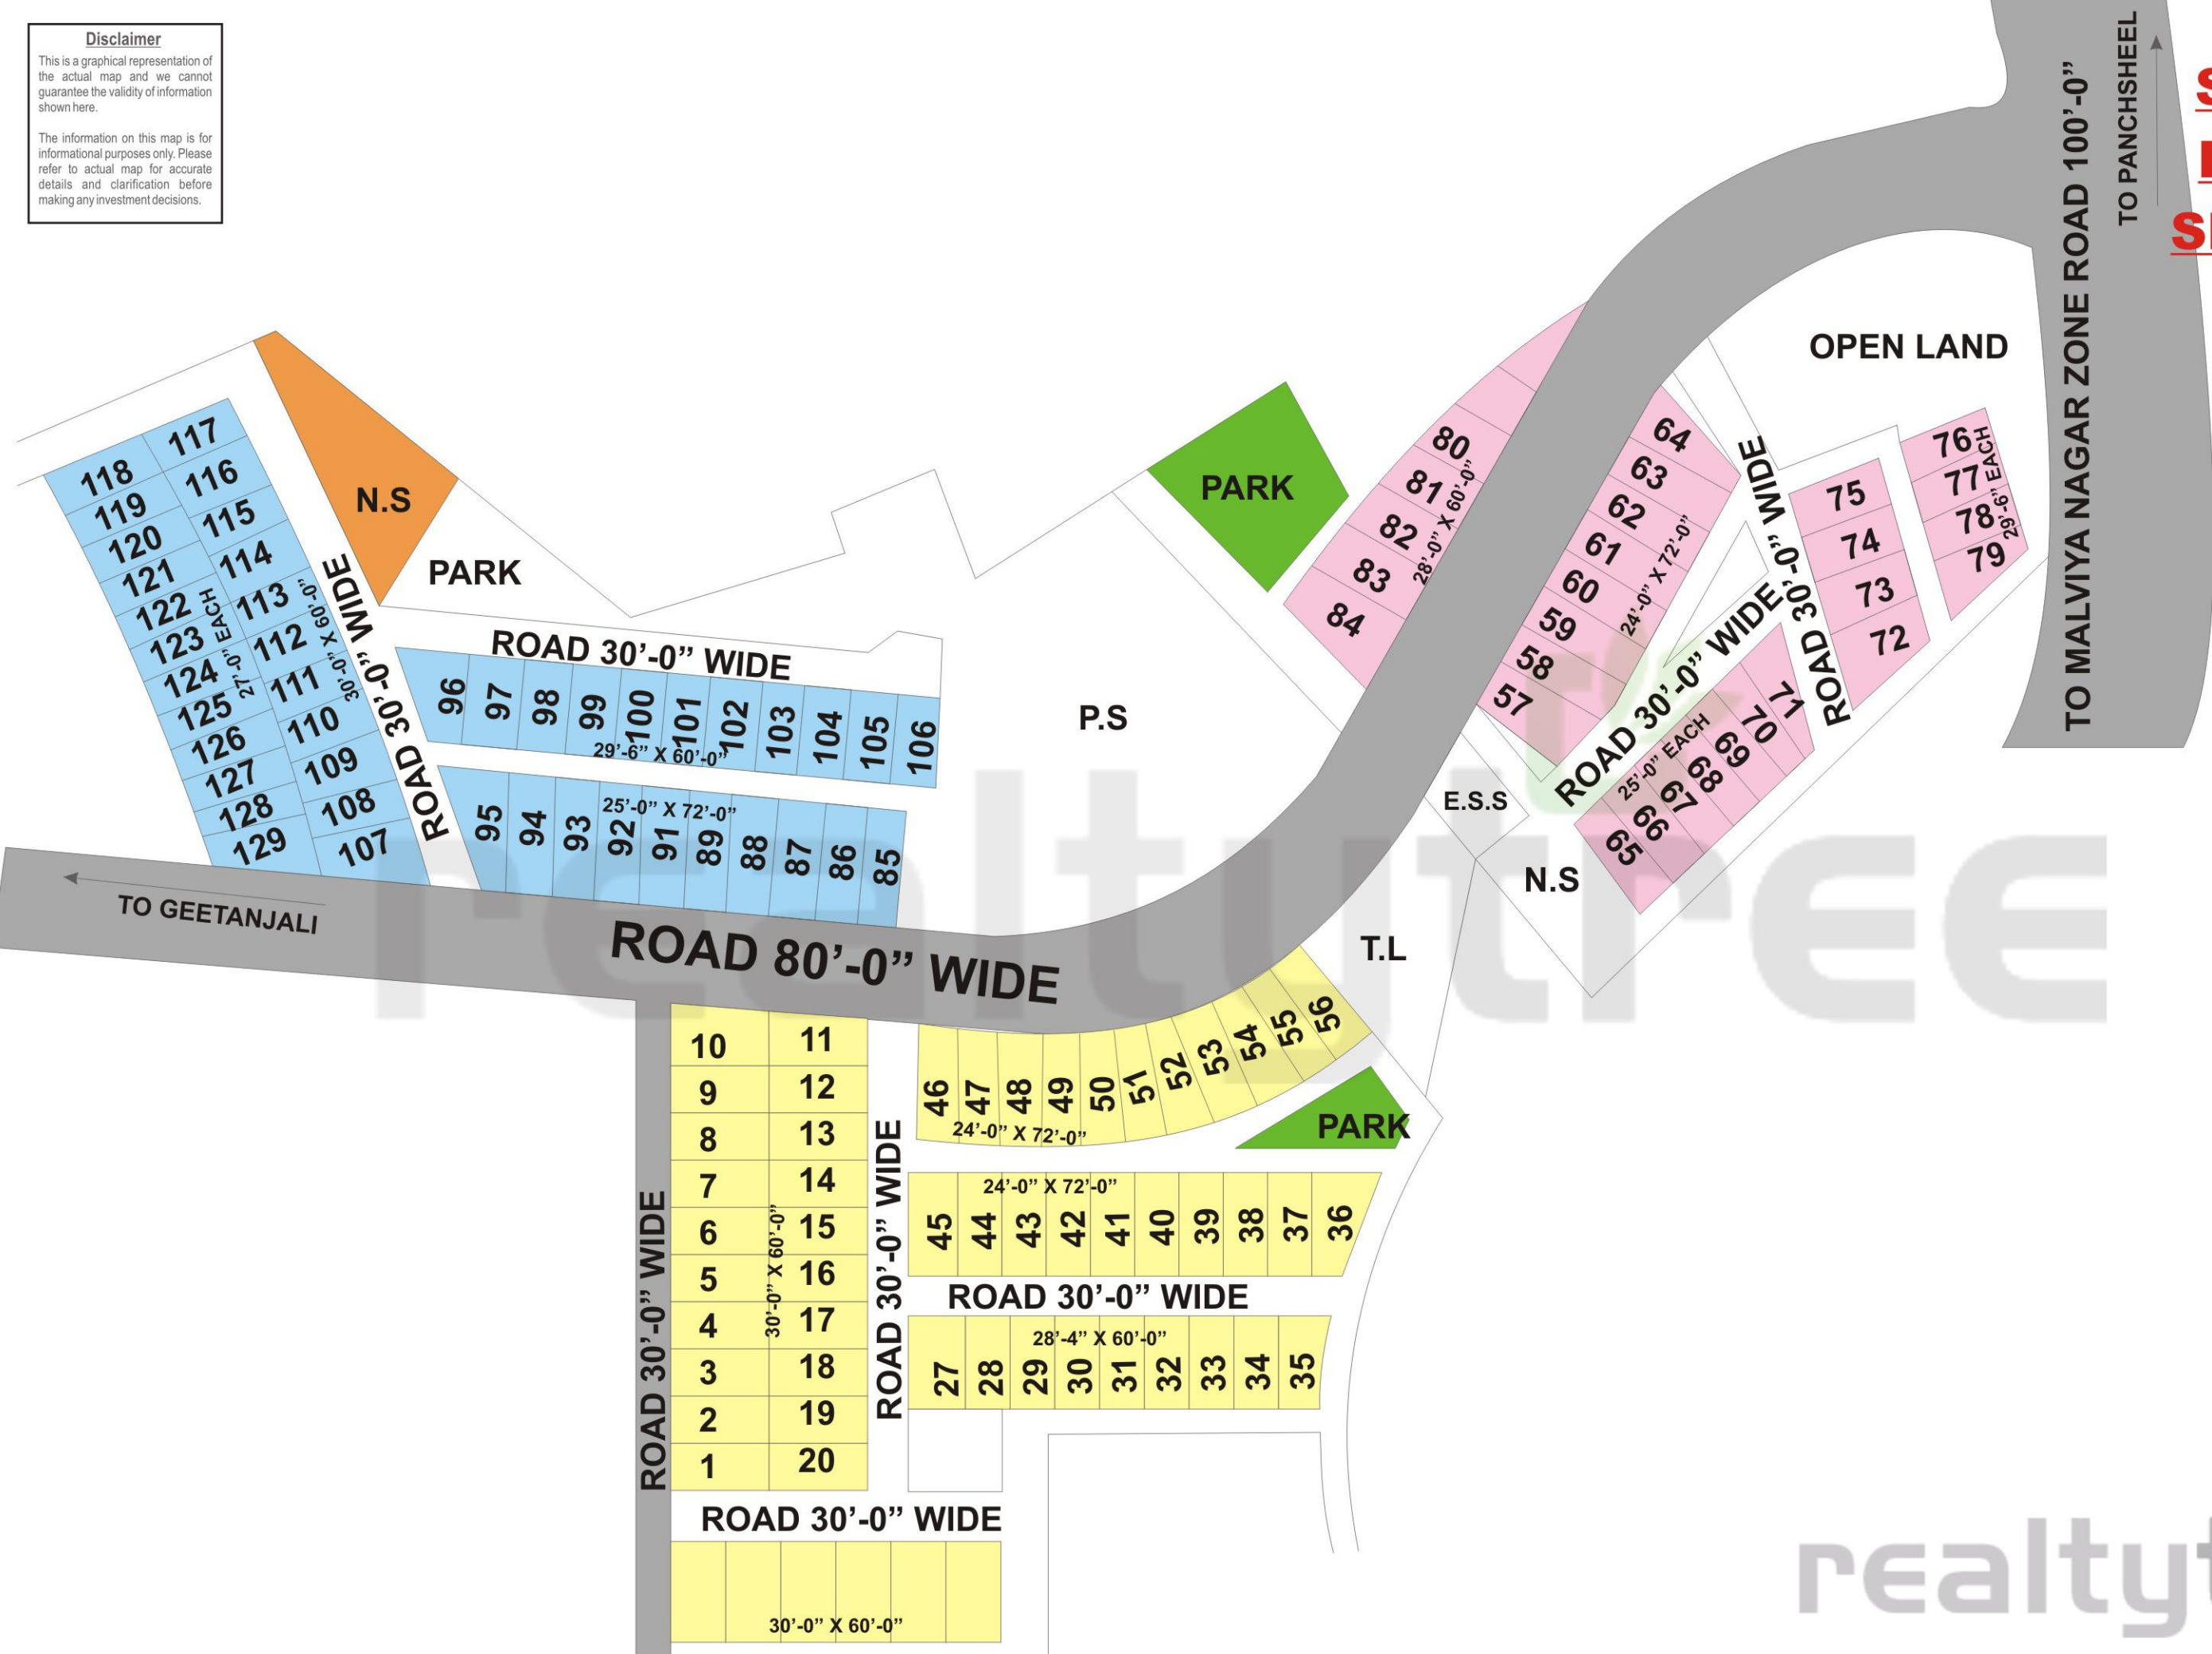

**Disclaimer**  
 This is a graphical representation of the actual map and we cannot guarantee the validity of information shown here.  
 The information on this map is for informational purposes only. Please refer to actual map for accurate details and clarification before making any investment decisions.

# SHIVALIK ENCLAVE SECTOR - C

- SCHOOLS
- COMMERCIAL
- GREEN

TO MALVIYA NAGAR ZONE ROAD 100'-0"  
 TO PANCHSHEEL

TO GEETANJALI