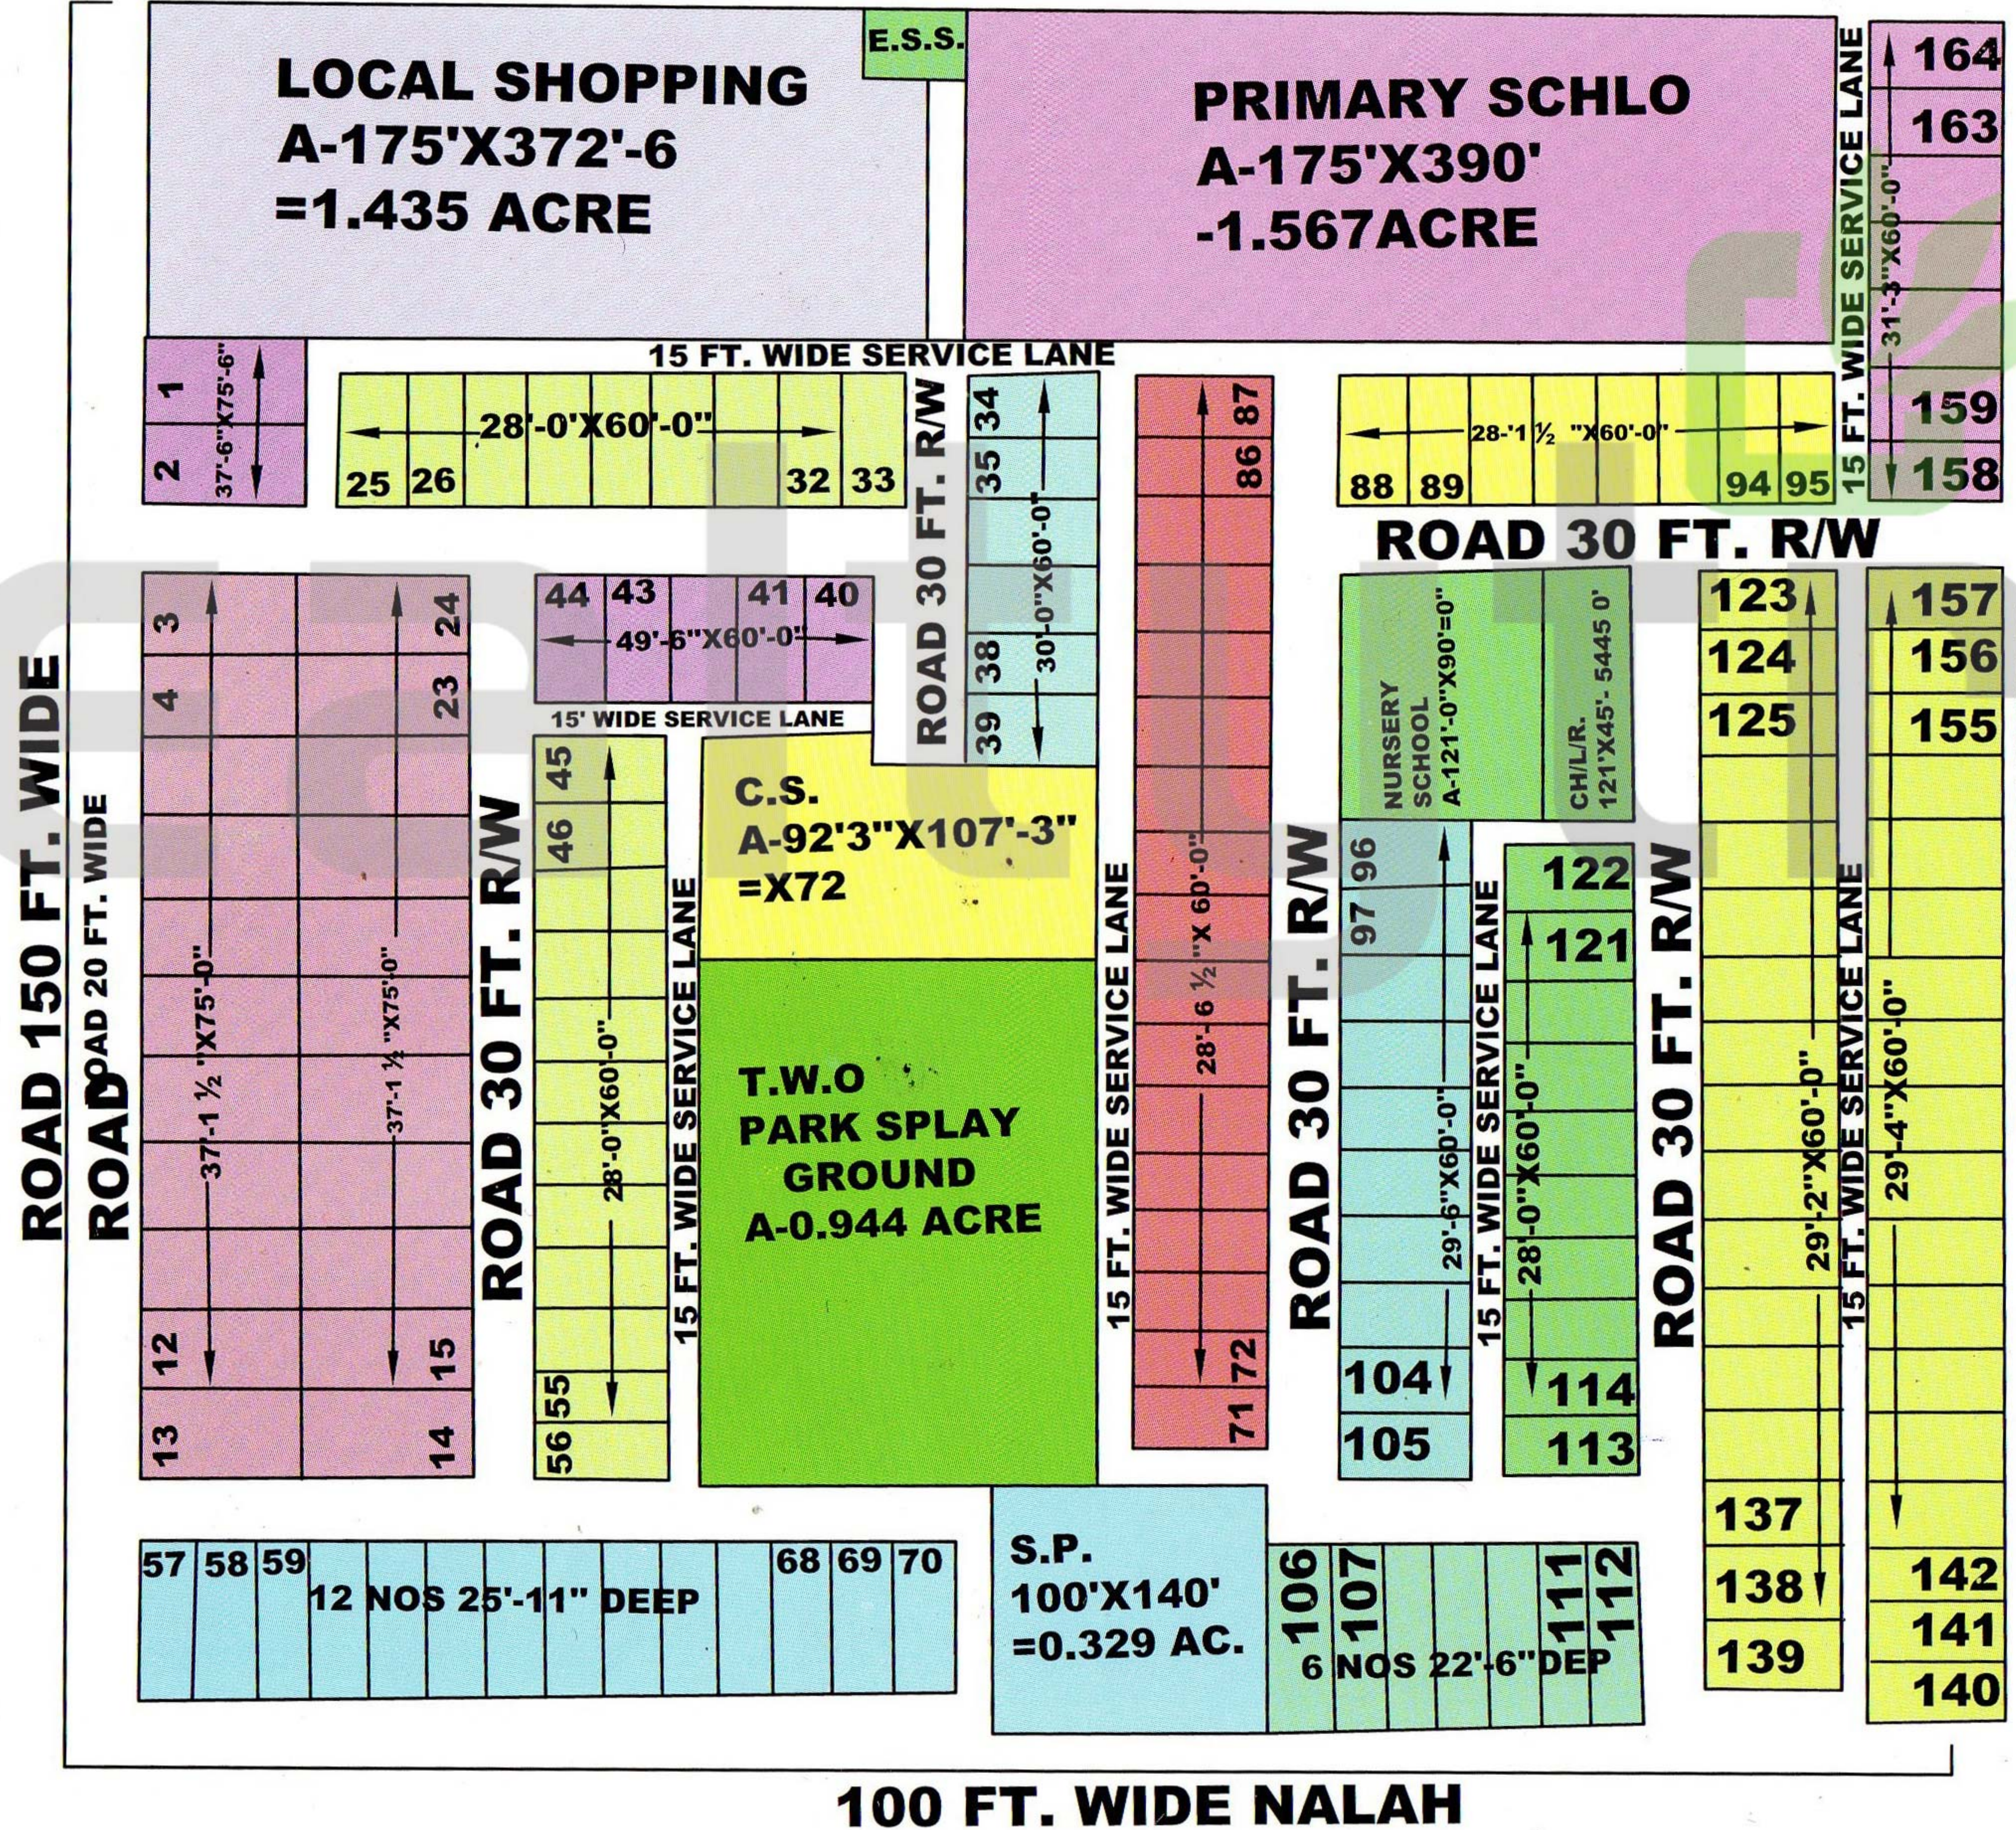

SAVIETA VIHAR

ROAD 45 FT. WIDE

PLOTS
COMMUNITY C.H.B.S.