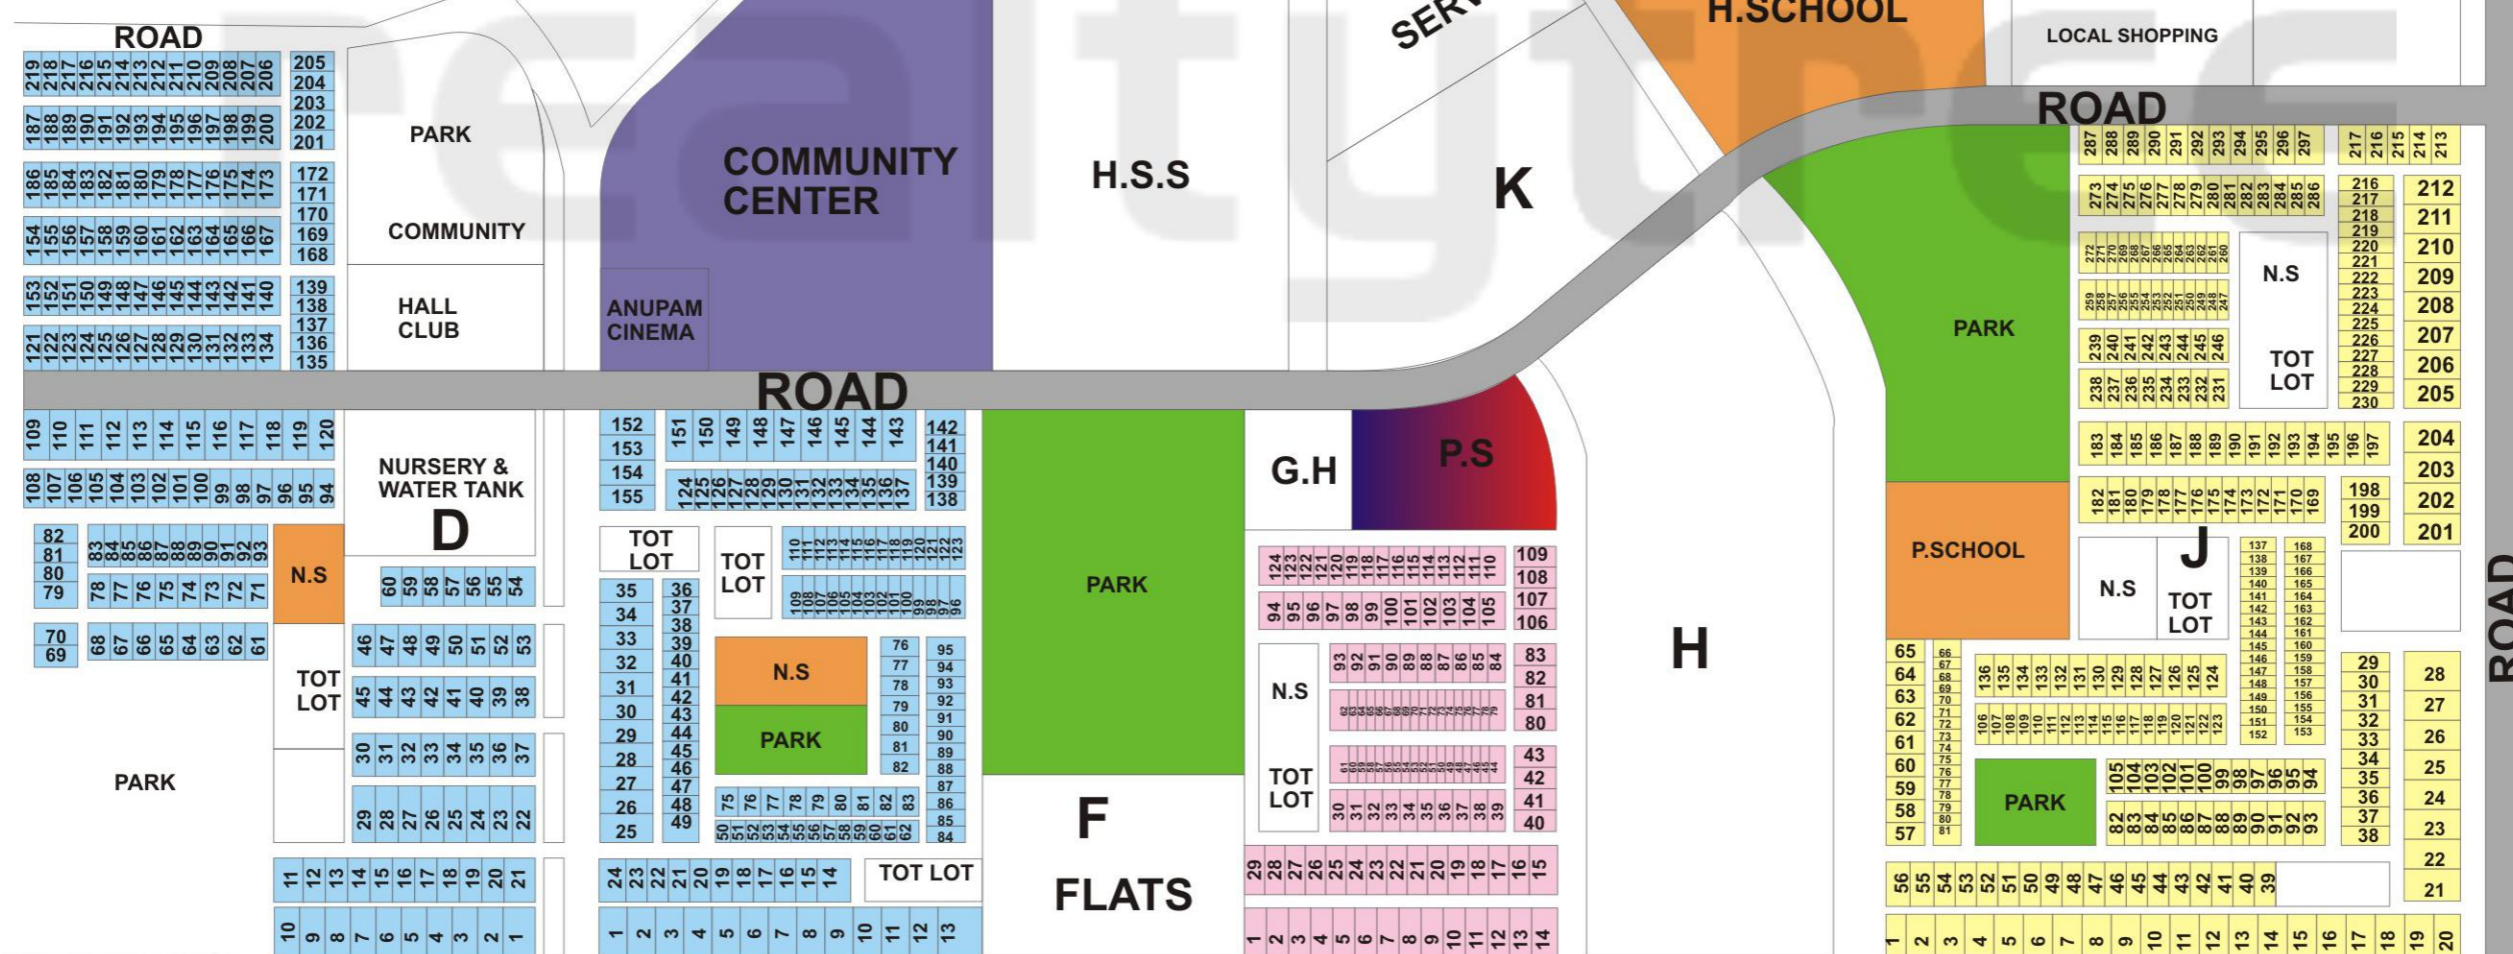

NEW JEEWAN COLONY

MALVIYA NAGAR ROAD

HOSPITAL

DISTRICT CENTER

- SCHOOLS
- COMMERCIAL
- GREEN

Disclaimer
 This is a graphical representation of the actual map and we cannot guarantee the validity of information shown here.
 The information on this map is for informational purposes only. Please refer to actual map for accurate details and clarification before making any investment decisions.

SHANI DIWAR

MEHRAULI BADARPUR ROAD