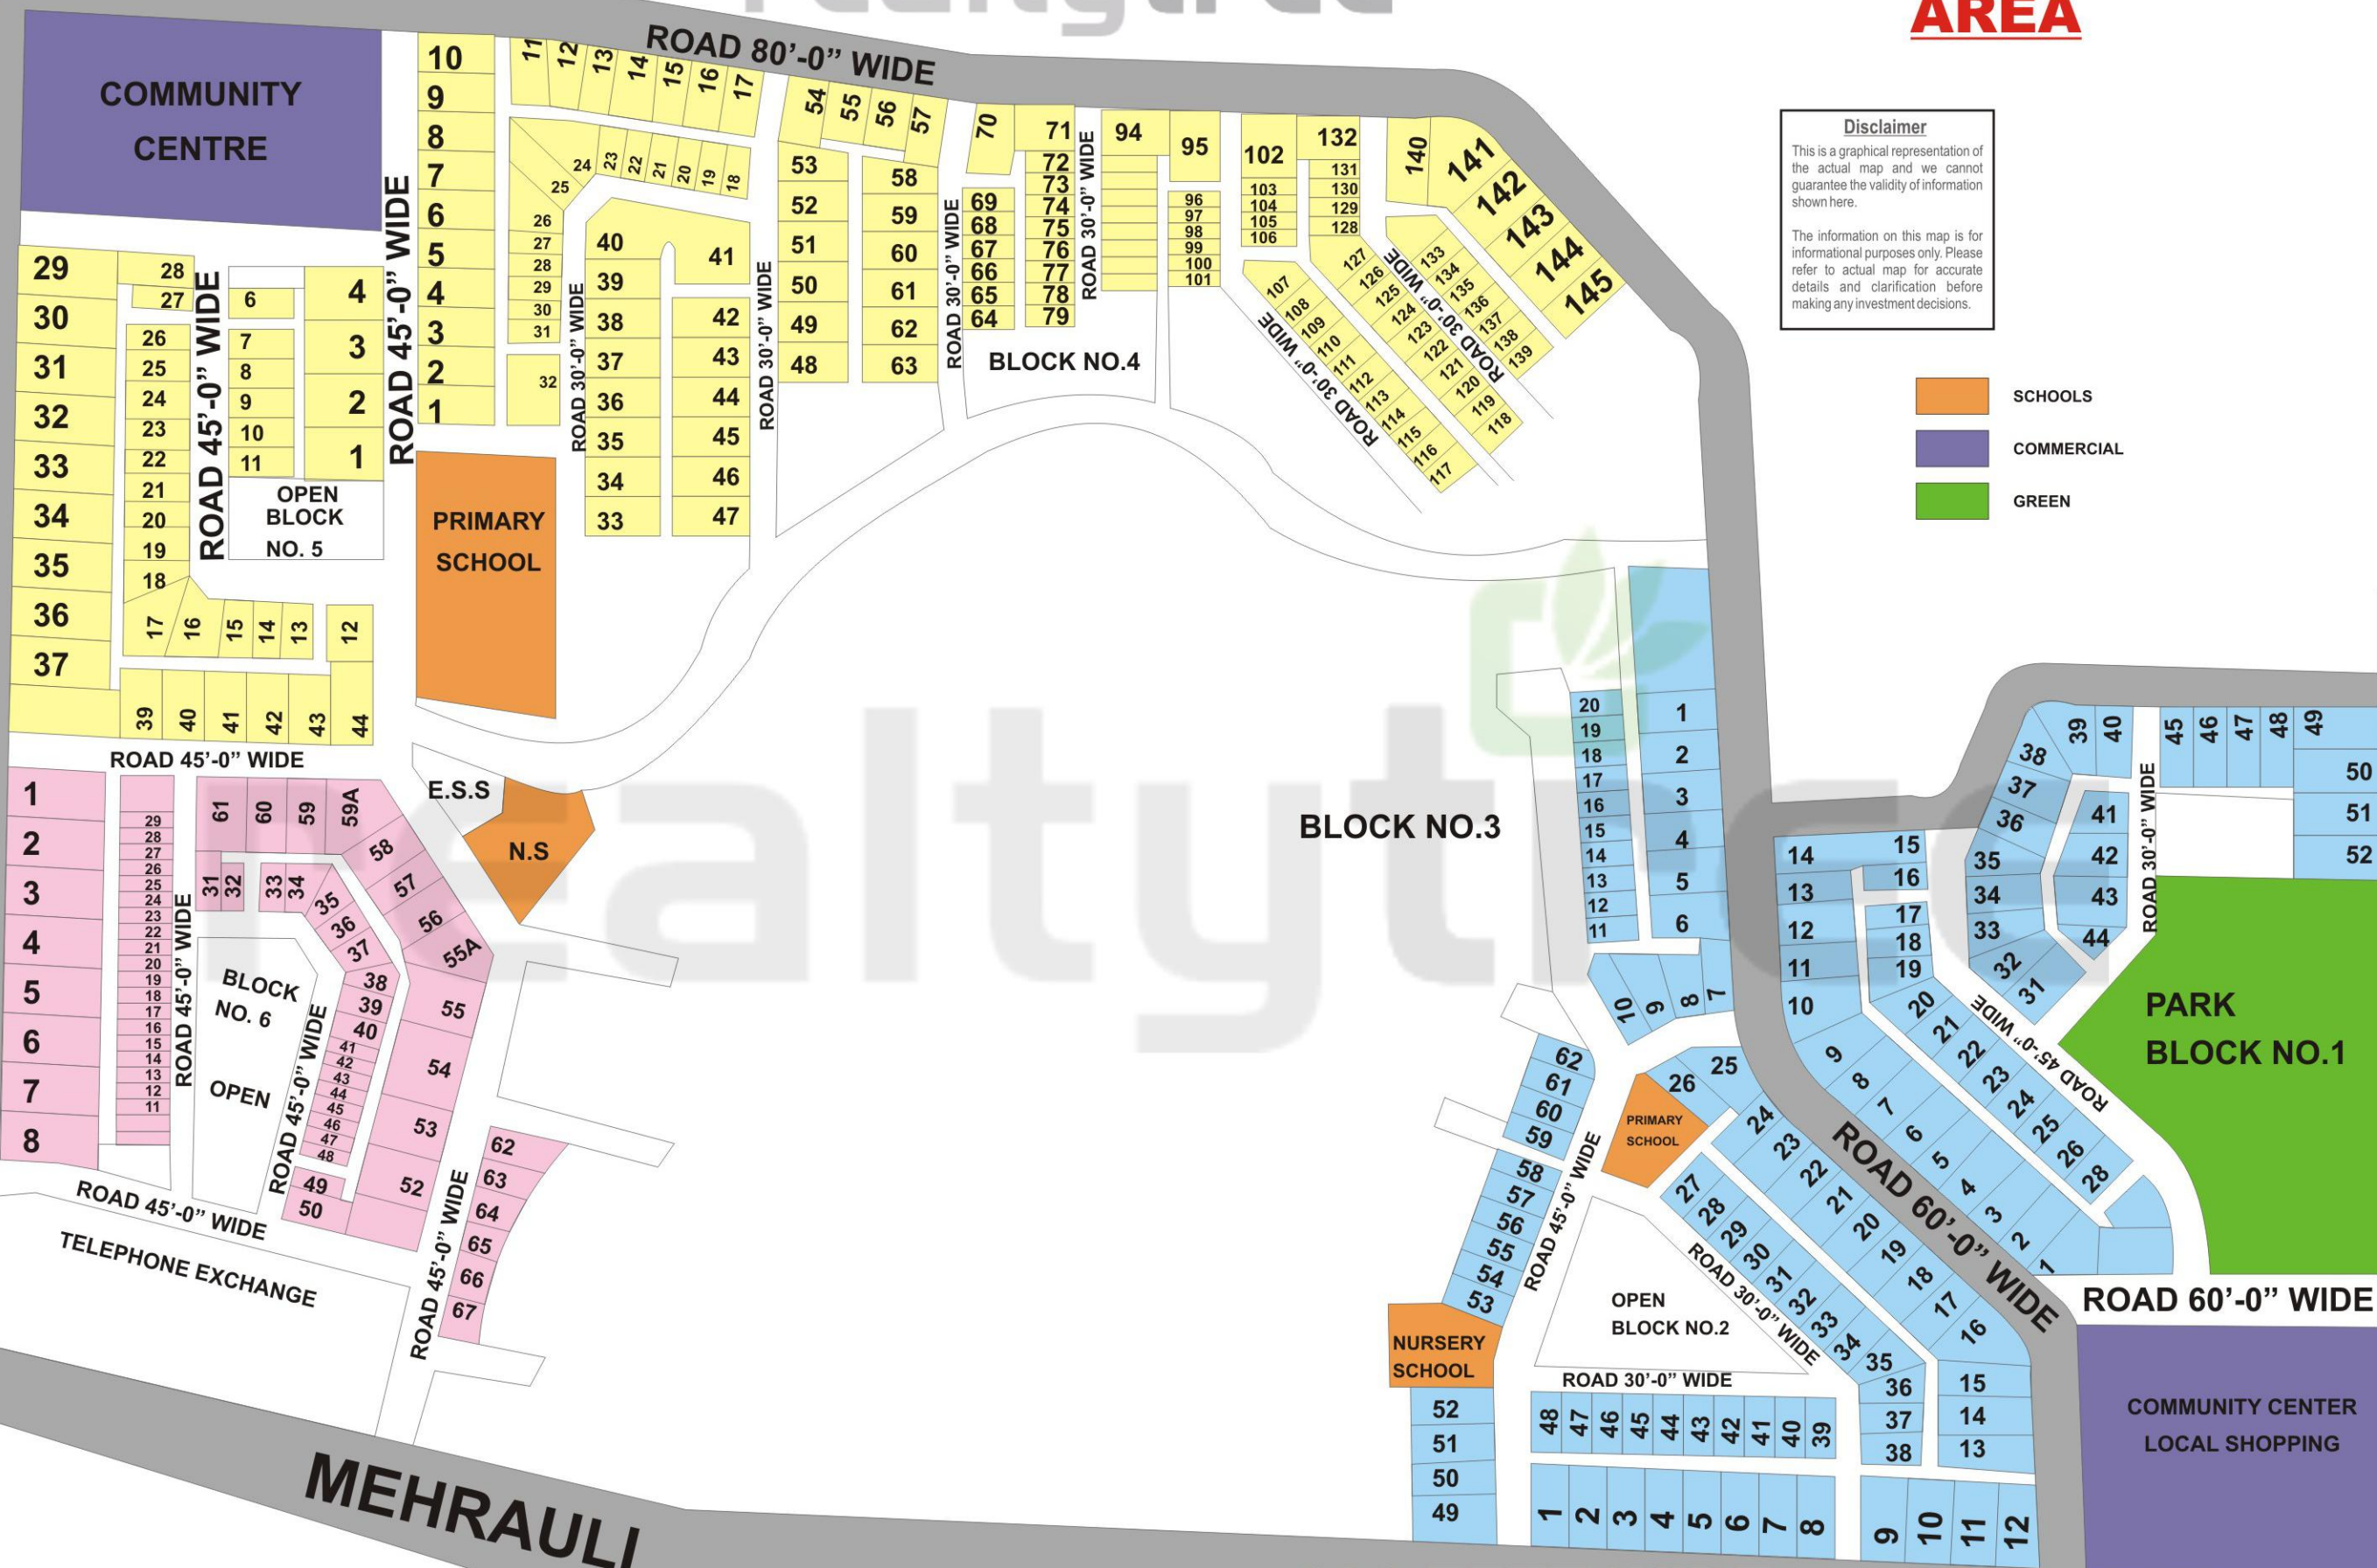

ENGINEERING COLLAGE ROAD 210 FEET WIDE

Disclaimer
This is a graphical representation of the actual map and we cannot guarantee the validity of information shown here.

The information on this map is for informational purposes only. Please refer to actual map for accurate details and clarification before making any investment decisions.

- SCHOOLS
- COMMERCIAL
- GREEN

HAUZ KHAS COLONY

200 FEET WIDE

TO A.I.I.M.S
HOSPITAL