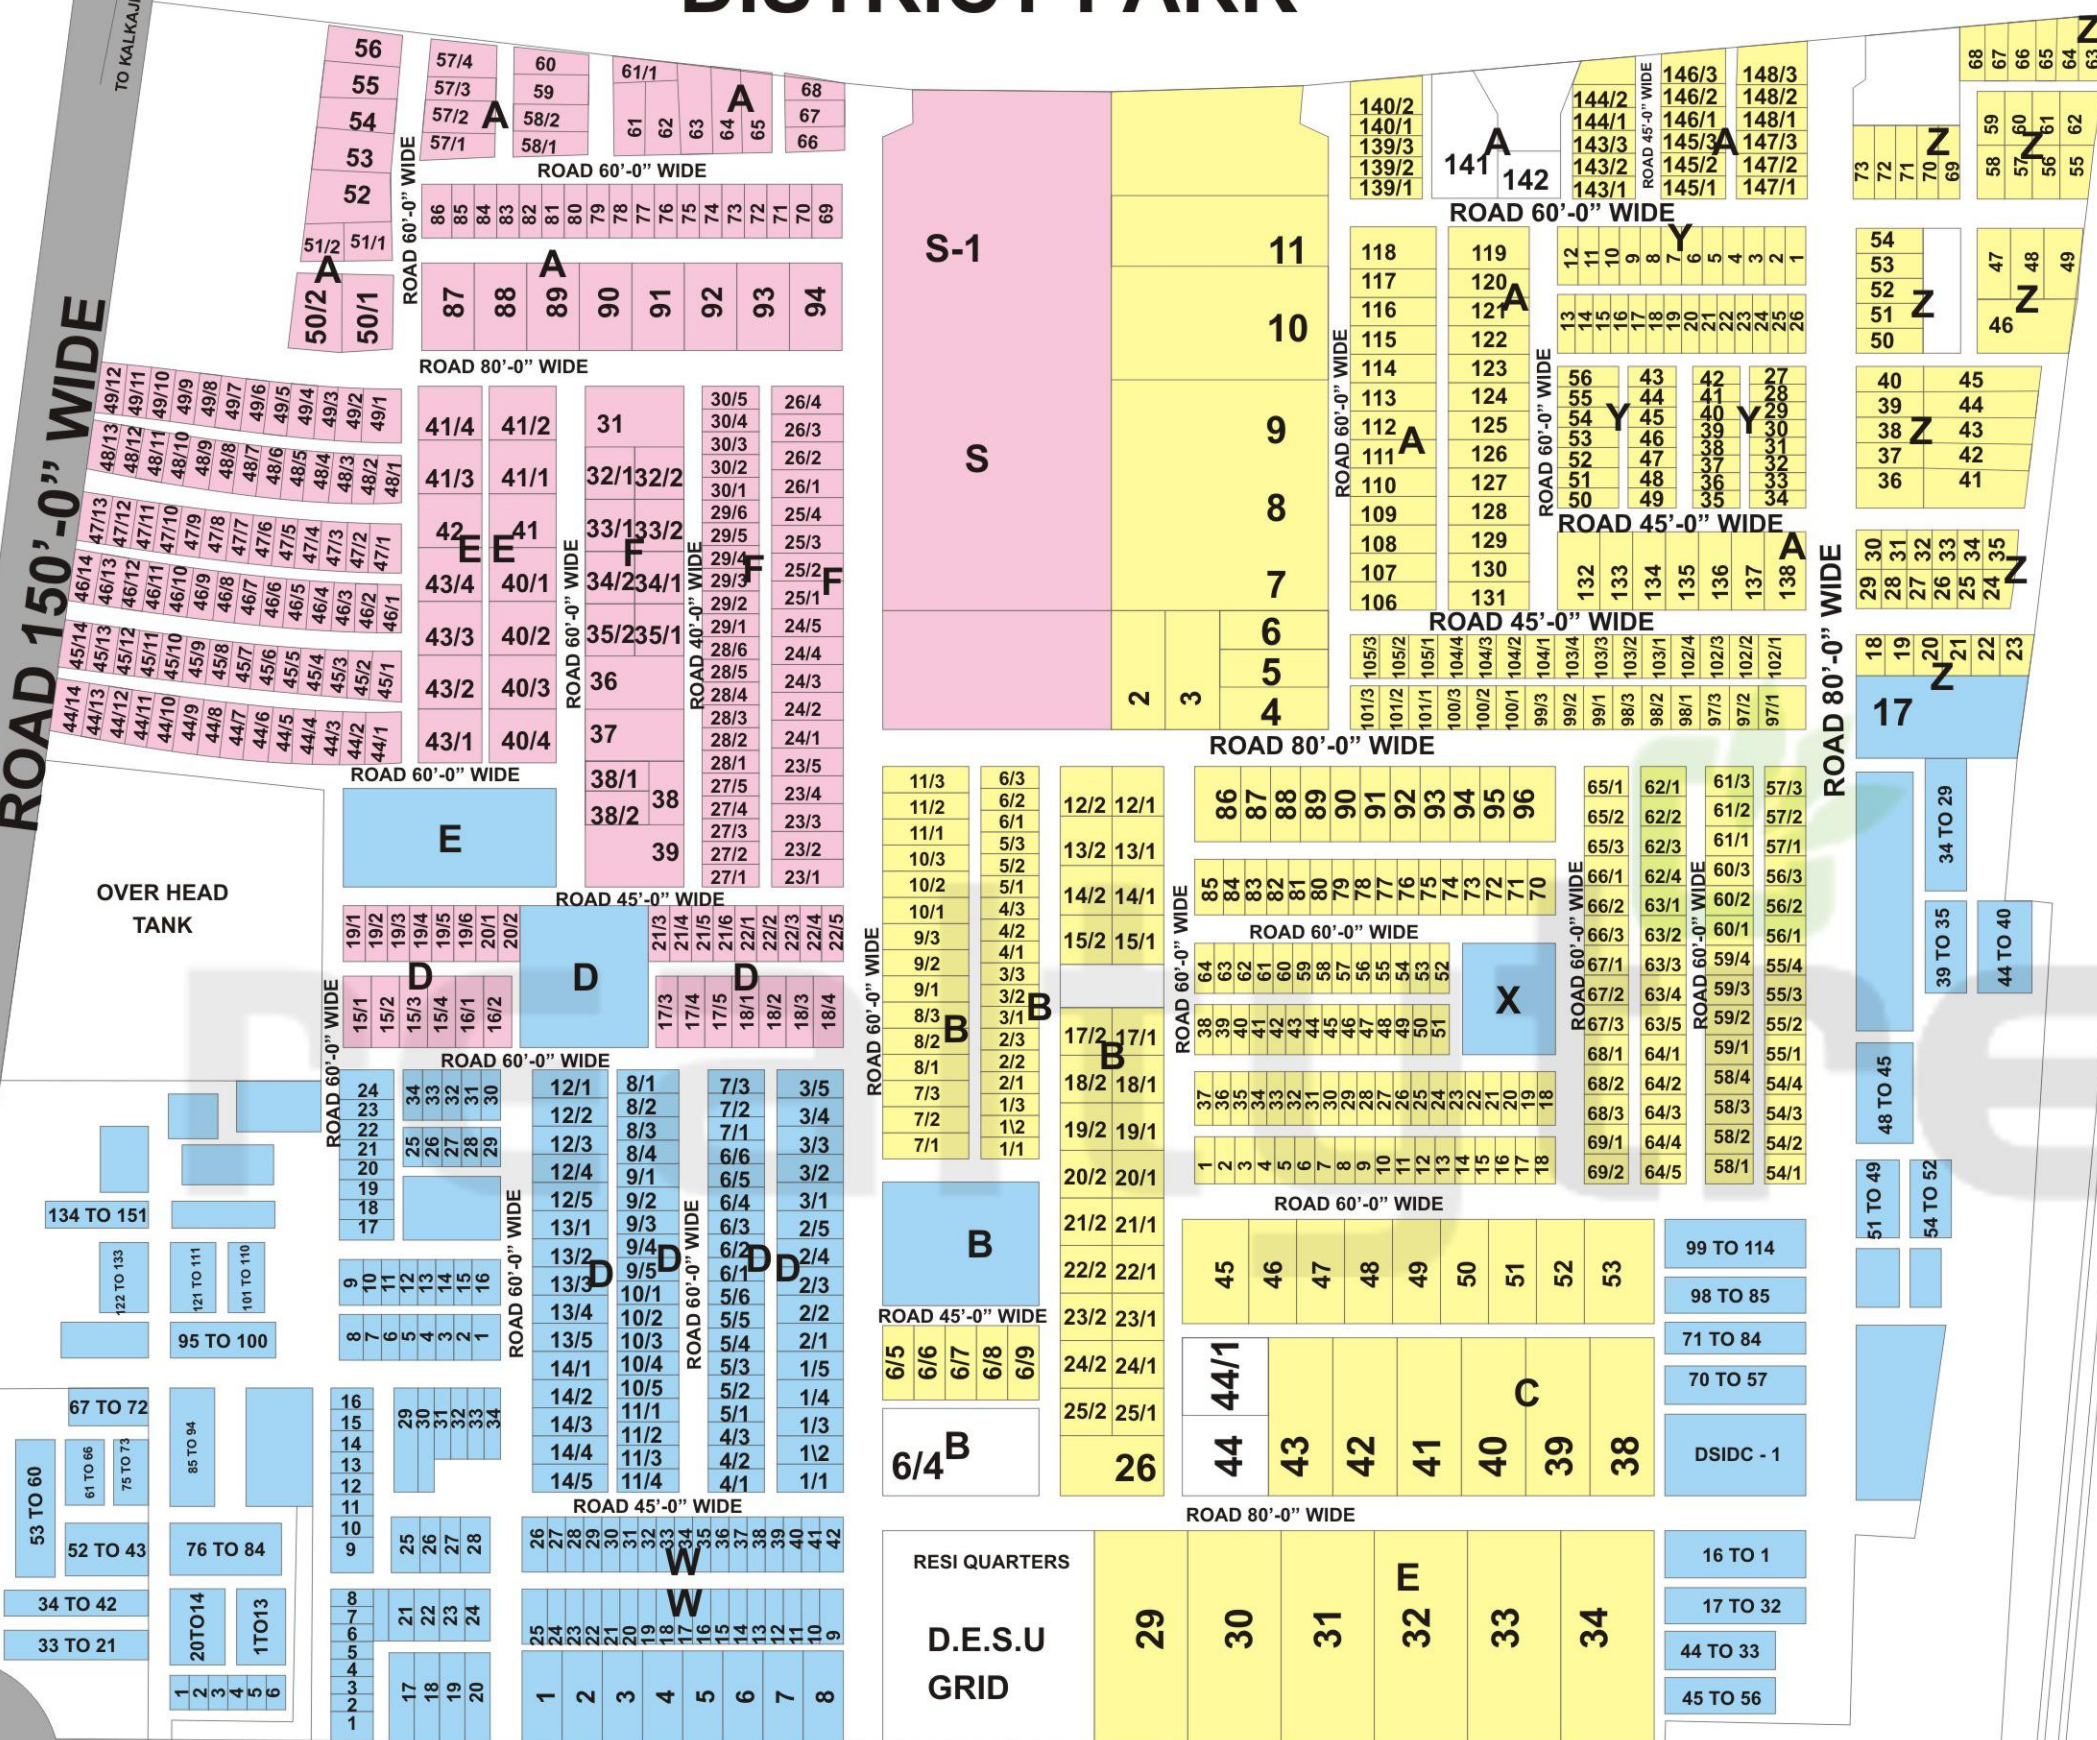

DISTRICT PARK

OKHLA INDUSTRIAL ESTATE PHASE -2

Disclaimer
 This is a graphical representation of the actual map and we cannot guarantee the validity of information shown here.
 The information on this map is for informational purposes only. Please refer to actual map for accurate details and clarification before making any investment decisions.

ROAD 150'-0" WIDE

TO KALKAJI MANDIR

TO OKHLA PHASE -1 & BADARPUR MEHRAULI ROAD

- SCHOOLS
- COMMERCIAL
- GREEN